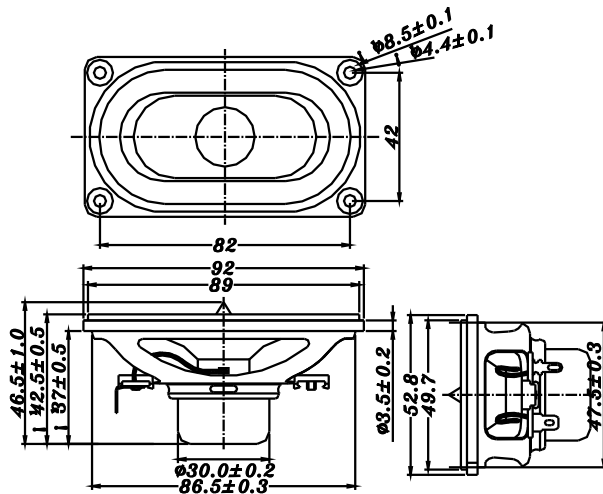

W23-1287SI

2x3" PPM盆 全音域

Datasheet

DIAPHRAGM MTL	Natural color PPM
SURROUND MTL	Santoprene
NOMINAL IMPEDANCE	4 Ω
SENSITIVITY 1W/1m	88 dB
FREQUENCY RESPONSE	150 - 20 K Hz
FREE AIR RESONANCE	150 Hz
VOICE COIL DIAMETER	18.4 mm
AIR GAP HEIGHT	3 mm
RATED POWER INPUT	12 W
MAXIMUM POWER INPUT	24 W
X-max	0.9 mm